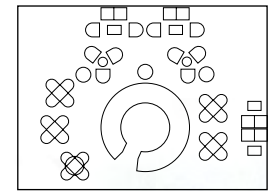

# INSPIRED EVENTS BEGIN WITH EXCEPTIONAL TASTE.

1. Gallery I
  2. Gallery II
  3. Gallery III
  4. Gallery IV
  5. Orlando Gallery
  6. Centre Gallery
  7. Pre-function
  8. Kessler Boardroom
  9. European Gallery
- Johann Strauss Ballroom I & II

The Boheme Restaurant

Private Wine Room

Grand Bohemian Art Gallery

Bösendorfer Lounge

EVENT SPACE	SQ. FT.	BANQUET	THEATER	CONFERENCE	RECEPTION	CLASS	U-SHAPE	CEREMONY
JOHANN STRAUSS BALLROOM	2,500	142	220	-	200	144	60	142
JOHANN STRAUSS BALLROOM I	1,242	72	100	40	90	63	40	-
JOHANN STRAUSS BALLROOM II	1,242	72	100	40	90	63	40	-
CENTRE GALLERY PRE-FUNCTION	1,528	-	-	-	180	-	-	-
GALLERY I, II, III	725	45	60	22	50	42	24	-
GALLERY IV	572	36	50	22	40	30	24	-
EUROPEAN GALLERY	500	36	40	16	30	24	24	-
ORLANDO GALLERY	525	27	20	16	30	15	20	-
KESSLER BOARDROOM	373	-	-	14	-	-	21	-
COMPOSER SUITE I, II	324	-	-	4	12	-	-	-
PRIVATE WINE ROOM	-	-	-	12	-	-	-	-
GRAND BOHEMIAN ART GALLERY	-	-	-	-	30	-	-	-
BÖSENDORFER LOUNGE	-	-	-	-	60	-	-	-
THE BOHEME RESTAURANT	-	60	-	-	-	-	-	-