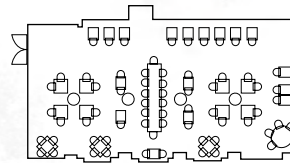

The Boheme Restaurant