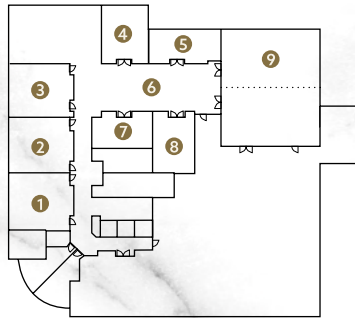

The Boheme Restaurant